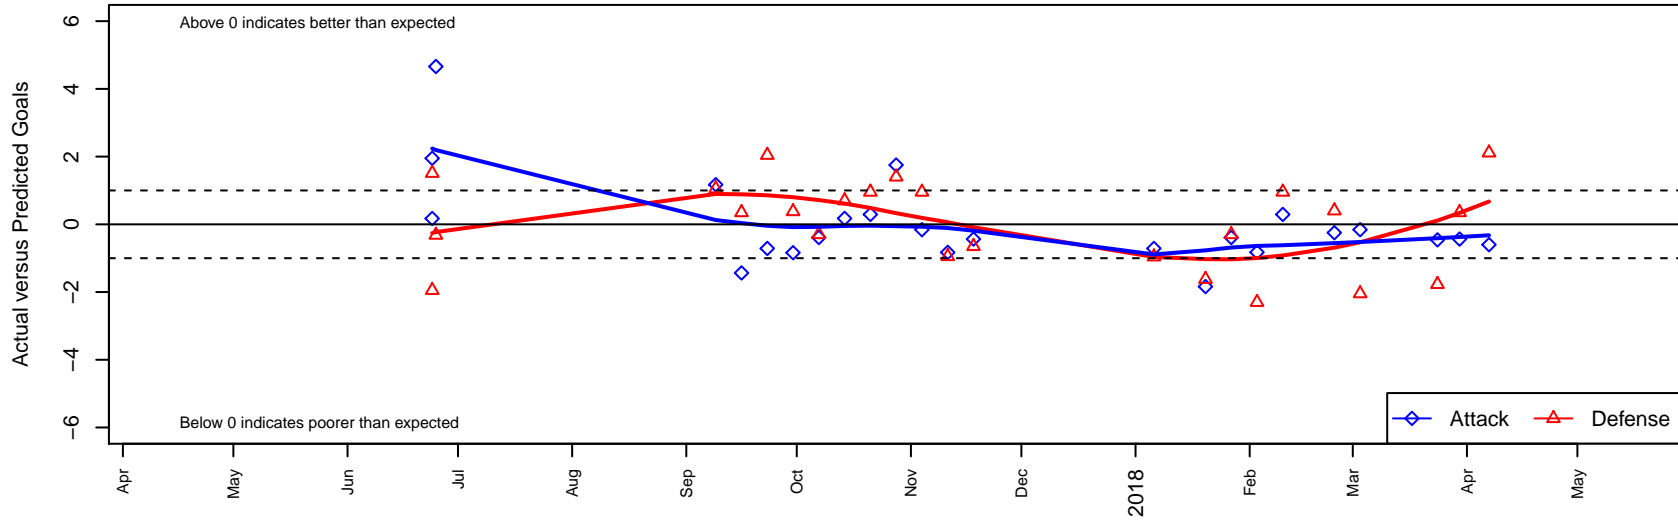

Harbor Premier White G04

Harbor FC
 Gig Harbor, WA
 G04 total strength=959
 attack=1.49 defense=2.03
 fall league = RCL G04 Div 4

alt names used:
 Harbor Premier G04 White
 Harbor Premier G04 White B
 Harbor Premier G04 White B

Venues played:
 2017 RVS Classic GU14
 2017 RCL G04 Div 4
 2017 WYS Presidents Cup G04 Division 2

Harbor Premier White G04
 Dots are actual minus expected GF (blue circles) and GA (red triangles).
 Blue line is smoothed change in attack strength. Red is smoothed change in defense strength.

**attack and defense variance (black dot)
relative to other teams
and top 10 in region**

**attack and defense rating
relative to others at age
and all opponents in last 13 months**

Performance relative to 13 month average