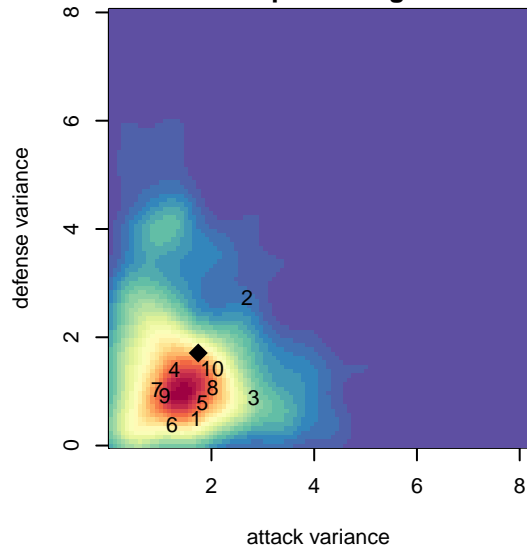

Harbor Premier White G04

Harbor FC
 Gig Harbor, WA
 G04 total strength=959
 attack=1.49 defense=2.03
 fall league = RCL G04 Div 4

alt names used:
 Harbor Premier G04 White
 Harbor Premier G04 White B
 Harbor Premier G04 White B

Venues played:
 2017 RVS Classic GU14
 2017 RCL G04 Div 4
 2017 WYS Presidents Cup G04 Division 2

Harbor Premier White G04
 Dots are actual minus expected GF (blue circles) and GA (red triangles).
 Blue line is smoothed change in attack strength. Red is smoothed change in defense strength.

**attack and defense variance (black dot)
relative to other teams
and top 10 in region**

**attack and defense rating
relative to others at age
and all opponents in last 13 months**

Performance relative to 13 month average