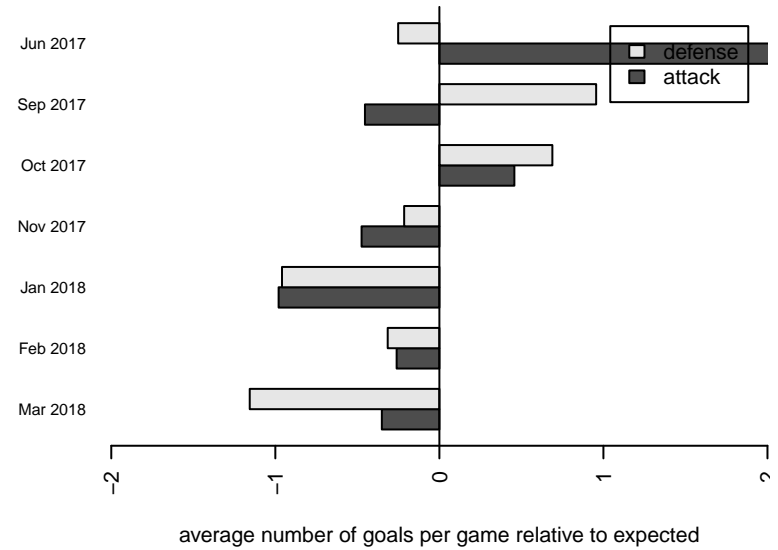

Performance relative to 13 month average