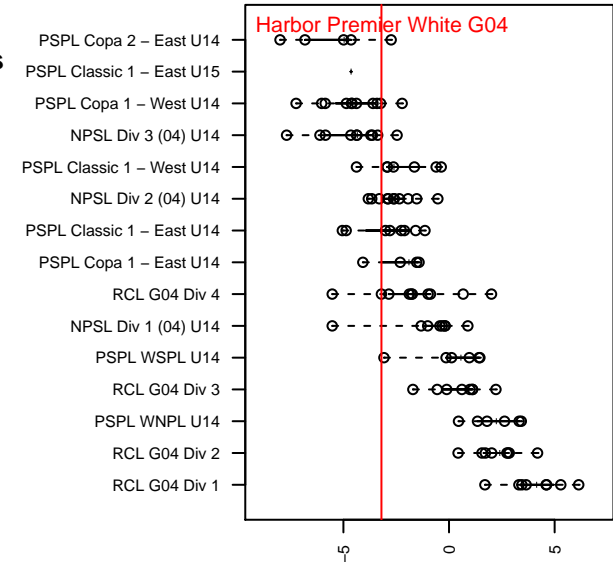

Harbor Premier White G04

Harbor FC
 Gig Harbor, WA
 G04 total strength=959
 attack=1.49 defense=2.03
 fall league = RCL G04 Div 4

alt names used:
 Harbor Premier G04 White
 Harbor Premier G04 White B
 Harbor Premier G04 White B

Venues played:
 2017 RVS Classic GU14
 2017 RCL G04 Div 4
 2017 WYS Presidents Cup G04 Division 2

Harbor Premier White G04
 Dots are actual minus expected GF (blue circles) and GA (red triangles).
 Blue line is smoothed change in attack strength. Red is smoothed change in defense strength.

**attack and defense variance (black dot)
relative to other teams
and top 10 in region**

**attack and defense rating
relative to others at age
and all opponents in last 13 months**

Performance relative to 13 month average