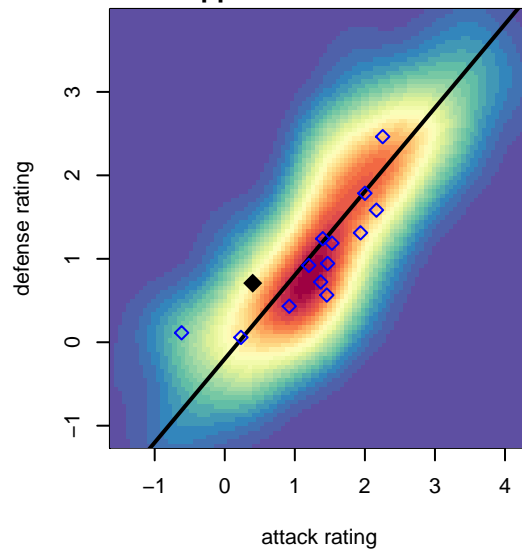

Harbor Premier White G04

Harbor FC
 Gig Harbor, WA
 G04 total strength=959
 attack=1.49 defense=2.03
 fall league = RCL G04 Div 4

alt names used:
 Harbor Premier G04 White
 Harbor Premier G04 White B
 Harbor Premier G04 White B

Venues played:
 2017 RVS Classic GU14
 2017 RCL G04 Div 4
 2017 WYS Presidents Cup G04 Division 2

Harbor Premier White G04
 Dots are actual minus expected GF (blue circles) and GA (red triangles).
 Blue line is smoothed change in attack strength. Red is smoothed change in defense strength.

**attack and defense variance (black dot)
relative to other teams
and top 10 in region**

**attack and defense rating
relative to others at age
and all opponents in last 13 months**

Performance relative to 13 month average